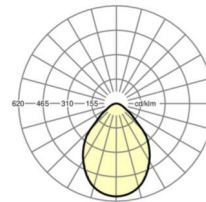

CHARACTERISTICS

Order number	62163016670
EAN number	4020863436194
Commodity code	94051190
Certification mark	IP 65, Protection class I, VDU 65° < 3000, F, D, Clean room, HACCP DIN10500/Food/IFS/BRC, Indoor, CE
Impact resistance (IK rating)	IK07 (-20°C bis 35°C)
Ambient temperatur	ta -20°C to 35°C
Special properties	Ready for IoT
Warranty period	7 years
State funding programs	BEG - Federal funding for efficient buildings (valid only for Germany)

ELECTRICAL ENGINEERING

Controller	Electronic driver DALI2 (1 pcs.)
System output	51W
Mains voltage	230V/50Hz
Circuit breakers (inrush current)	15 pieces/B10, 24 pieces/B16, 24 pieces/C10, 40 pieces/C16
Energy efficiency class/light source	C

LIGHTING TECHNOLOGY

Placement	LED, Colour rendering/Light colour CRI ≥ 80 / 5000K
Colour tolerance (MacAdam)	3SDCM
Photobiological safety (Luminaire)	RG0
Nominal luminous flux	6707lm
Nominal luminous flux-emergency lighting mode	6707lm
LED service life	90000h L80/B10 (Tq 35°C), 100000h L80/B10 (Tq 25°C), 48000h L90/B10 (Tq 25°C)
Luminaire luminous efficiency	132lm/W
UGR lat./long.	18.4 / 18.3

DEEP-LINK

<https://www.regiolux.de/en/article/62163016670>