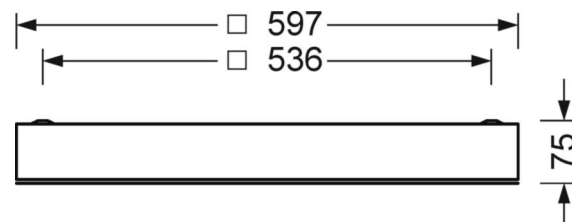

LIGHTING TECHNOLOGY

Placement	LED, Colour rendering/Light colour CRI ≥ 80 / 5000K
Colour tolerance (MacAdam)	3SDCM
Photobiological safety (Luminaire)	RG0
Nominal luminous flux	6707lm
Nominal luminous flux-emergency lighting mode	6707lm
LED service life	90000h L80/B10 (Tq 35°C), 100000h L80/B10 (Tq 25°C), 48000h L90/B10 (Tq 25°C)
Luminaire luminous efficiency	132lm/W
UGR lat./long.	18.4 / 18.3

DEEP-LINK

<https://www.regiolux.de/en/article/62163016670>

Reference	LED 6700lm 850
η _{LB}	100 %
Φ ↓/↑	100 % / 0 %
UGR lat./long.	18.4 / 18.3
VDU	65° < 3000cd/m ²

MECHANICS

Housing colour	traffic white RAL 9016
Dimensions (LxWxH/DxH)	597mm x 597mm x 75mm
Ceiling system	cut-out ceilings [AD]
Weight (net)	10.9kg
Cable entry KE (X/Y)	279mm/17mm
Type of installation	Ceiling-mounted single installation, Ceiling-mounted trunking installation, Installation in clean room ceilings, Ceiling installation individual mounting

Dimensions

L	597 mm	Length
B	597 mm	Width
H	75 mm	Height
A1	536 mm	Mounting distance single mounting
X	279 mm	Distance cable infeed to the center of the luminaire on the X-axis
Y	17 mm	Distance cable infeed to the center of the luminaire on the Y-axis